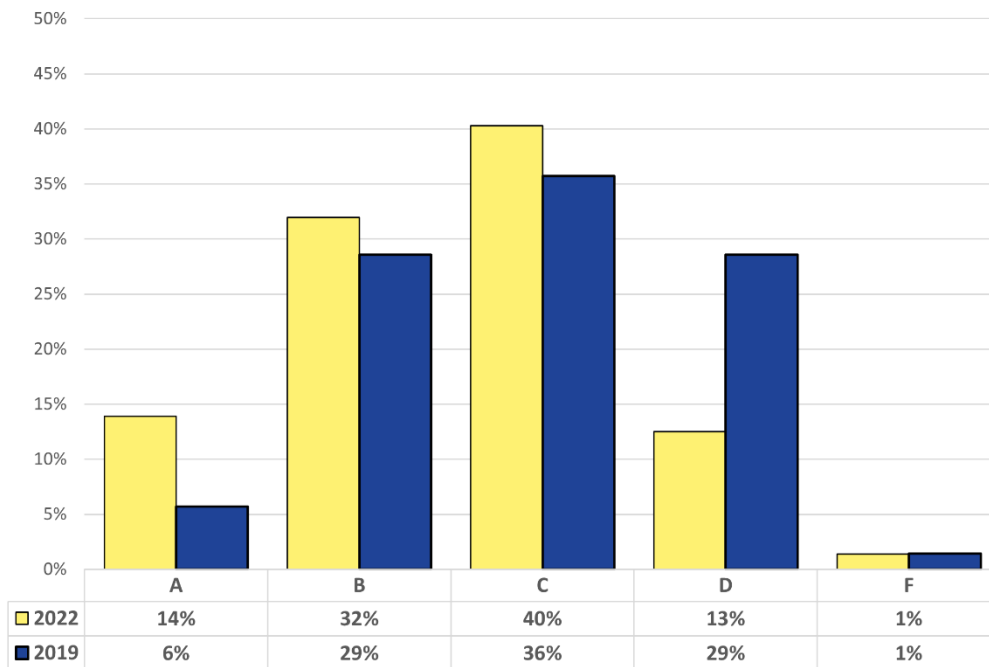

Alpha Plus Partner Schools Oklahoma Report Card Grades, 2021-22

Percentage of schools using Alpha Plus tools by letter grade for 2022 compared to same schools for 2019

SOURCE: Included in the data set are 72 schools using Alpha Plus tools with fidelity in 2021-22 as indicated by professional development in 2021-22 or recent years. Report Card letter grades from the Okla. State Dept. of Education at <https://www.oklaschools.com>. Accessed Apr. 21, 2023.

A special CONGRATULATIONS to the following Alpha Plus Partner Schools for maintaining or improving their Oklahoma School Report Cards to “A” grades in 2022 compared to 2019!

School District	School Site (Grade Span Served)	OSRC 2022 Overall Indicator	OSRC 2022 Letter Grade	OSRC 2019 Overall Indicator	OSRC 2019 Letter Grade
Balko	Balko ES (K-8)	94%	A	77%	B
Bennington	Bennington ES (1-8)	88%	A	66%	B
Fargo-Gage	Fargo ES (K-8)	79%	A	36%	D
Flower Mound	Flower Mound PS (1-5)	88%	A	85%	A
Geronimo	Geronimo ES (K-6)	79%	A	80%	B
McAlester	Parker Intermediate (5-6)	82%	A	49%	C
Morrison	Morrison ES (1-8)	96%	A	56%	C
Roff	Roff ES (1-8)	86%	A	65%	B
Stonewall	Stonewall ES (3-4)	76%	A	73%	B
Velma-Alma	Velma-Alma ES (3-6)	77%	A	59%	C